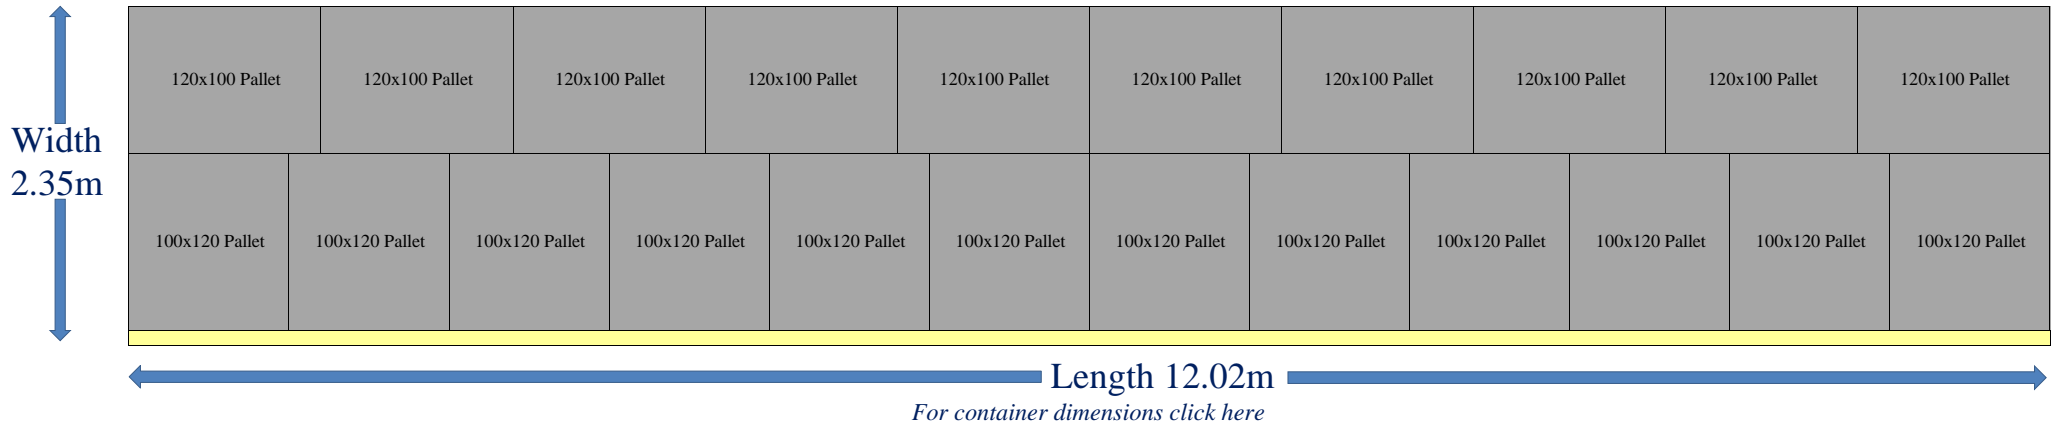

40' Container (Height 2.39m) Quantity single layer = 22 "UK Standard" Pallets

40' Container (Height 2.39m) Quantity single layer = 25 "Euro" Pallets